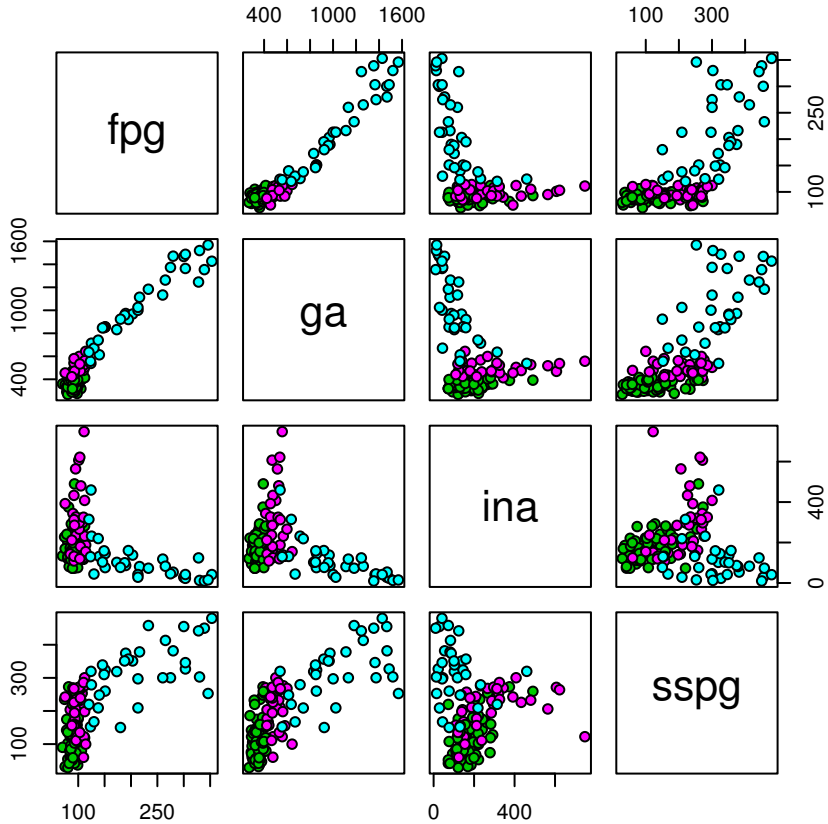

Diabetes-data

Colour codes: Chemical_Diabetic Normal Overt_Diabetic